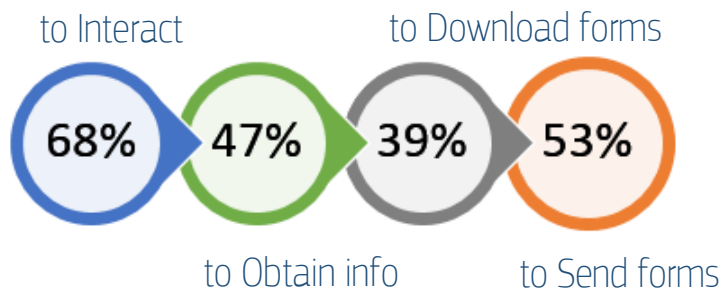

Use of Internet with Public authorities

eGov State of Play indicators

eGov services to business and citizens

Retirement:

With the France Connect login credentials, people can simulate the amount of pension they will get.

Student grants:

It is a beta portal where students can calculate the amount of student grant they will receive, without entering additional information (Once Only principle).

Student portal:

It is a portal with information on all services offered to students.