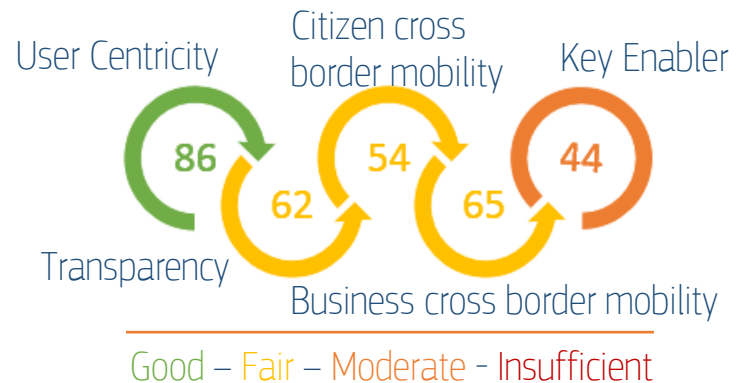

Use of Internet with Public authorities

eGov State of Play indicators

eGov services to business and citizens

Retirement:

With the France Connect login credentials, people can simulate the amount of pension they will get.

Student grants:

It is a beta portal where students can calculate the amount of student grant they will receive, without entering additional information (Once Only principle).

Student portal:

It is a portal with information on all services offered to students.